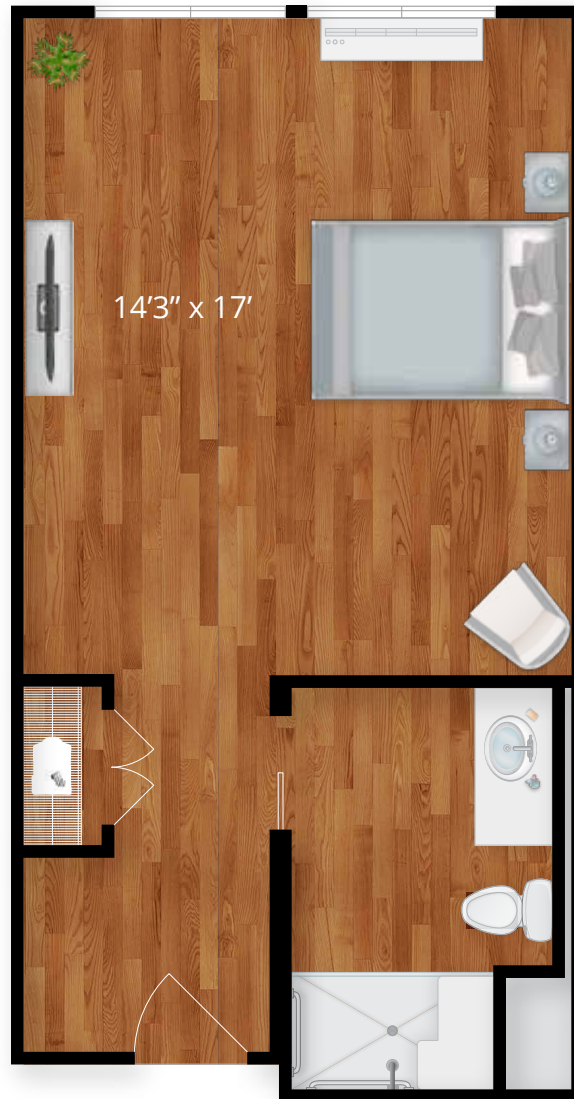

**0F1**  
**STUDIO**  
296 Square Feet

Floor plans are not to scale and are shown for comparative purposes only.  
Actual apartment floor plans may have minor variations.

**Leasing Gallery:** 2999 Solano Ave., Suite A • Napa, CA 94558  
**Community:** 4055 Solano Ave. • Napa, CA 94558  
**707-345-1480 • watermarkcommunities.com**

**OF2**  
**STUDIO**  
388 Square Feet

Floor plans are not to scale and are shown for comparative purposes only.  
Actual apartment floor plans may have minor variations.

**Leasing Gallery:** 2999 Solano Ave., Suite A • Napa, CA 94558  
**Community:** 4055 Solano Ave. • Napa, CA 94558  
**707-345-1480 • watermarkcommunities.com**